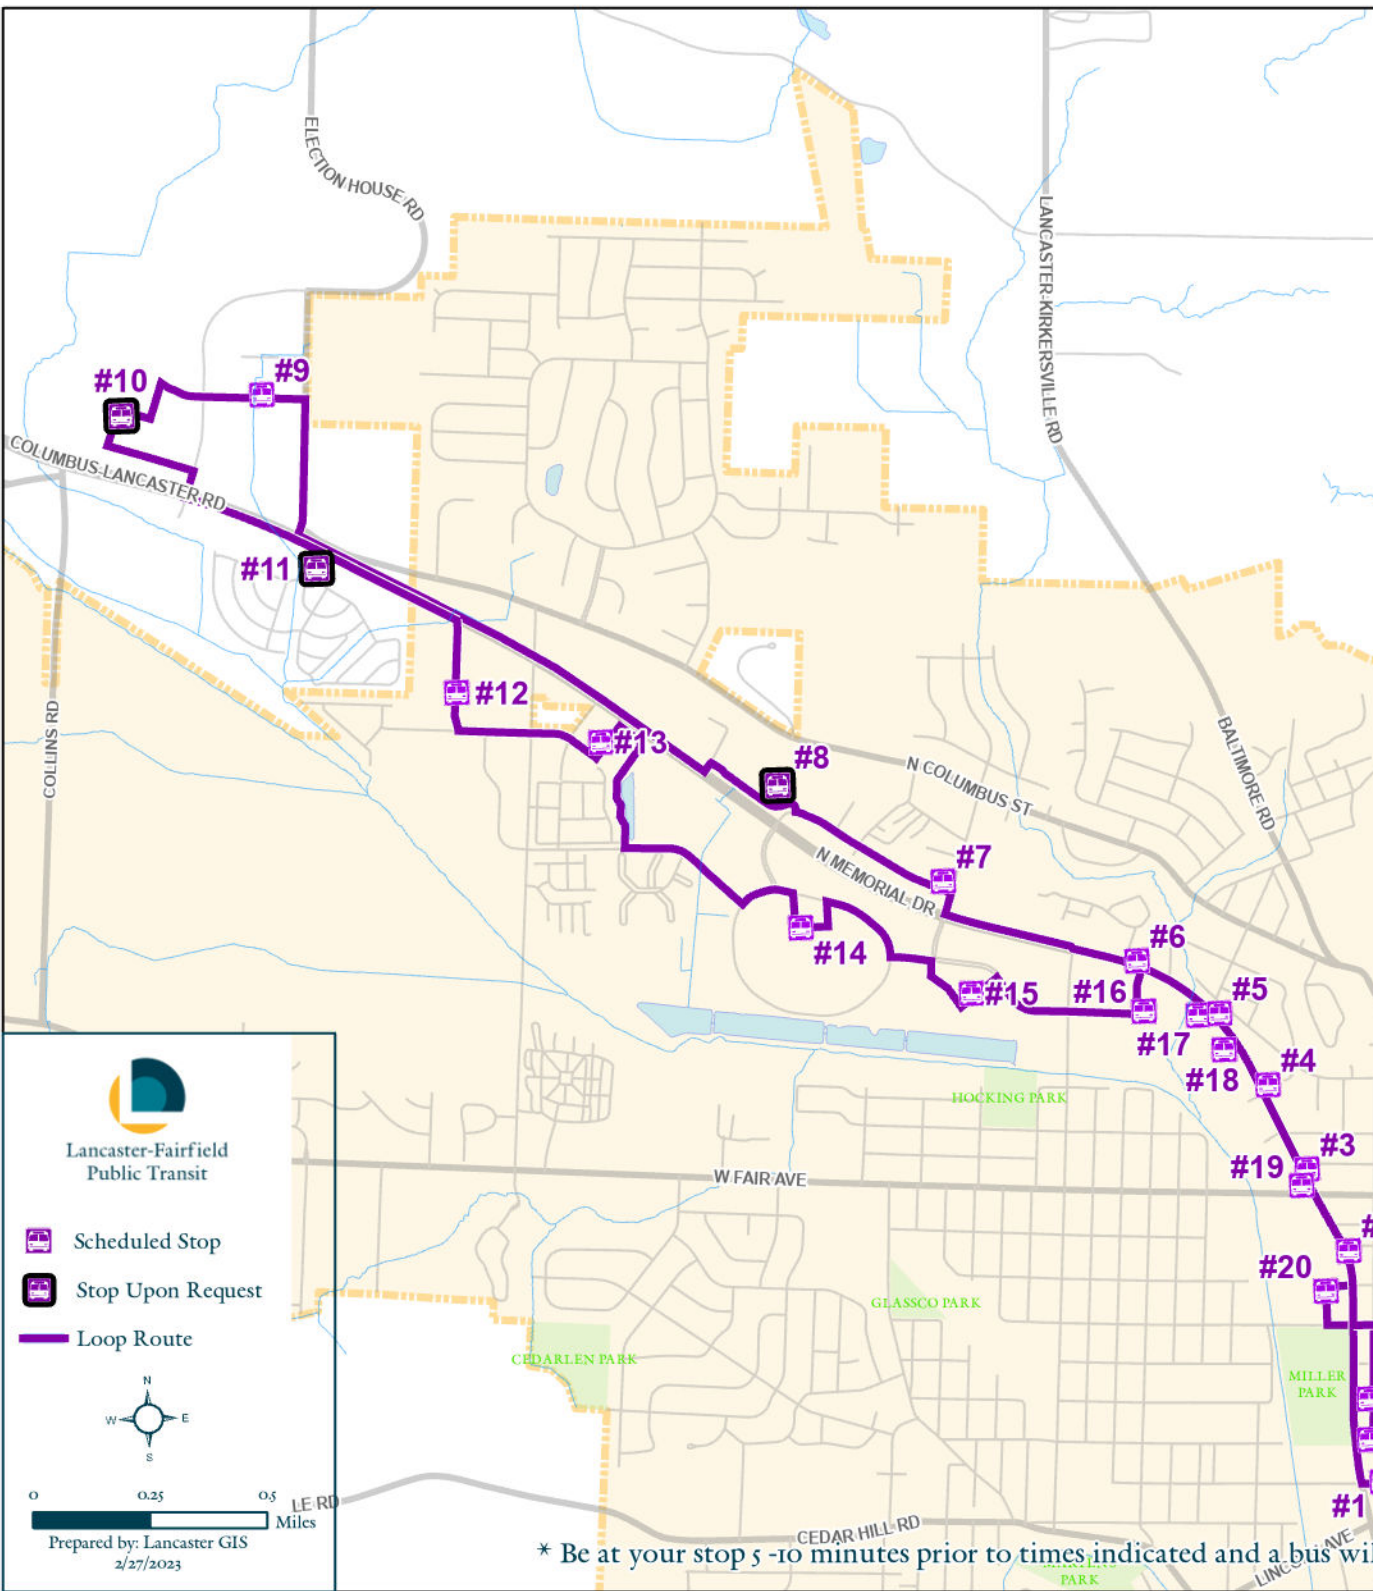

#1 - MEMORIAL

BUS STOP LOCATIONS		on the hour
1	JOB AND FAMILY	:00
2	MEMORIAL DR (CHARLEYS)	:00-:05
3	MEMORIAL DR (REBER AVE)	:00-:05
4	MEMORIAL DR (ADVANCED AUTO)	:00-:05
5	MEMORIAL DR (S. ARLINGTON AVE)	:00-:05
6	MEMORIAL DR (OHIO HEALTH)	:00-:05
7	WHITTIER DR (SCHORRWAY DR)	:05-:10
8	LOWES (UPON REQUEST)	:05-:10
9	KULL RD (NEW HORIZONS)	:05-:10
10	MEIJER (UPON REQUEST)	:10-:15
11	COLONIAL ESTATES (UPON REQUEST)	:10-:15
12	WALMART	:15-:20
13	GIANT EAGLE	:20-:25
14	RIVER VALLEY MALL (DOOR B) (ULTA)	:20-:25
15	TARGET	:25-:30
16	KROGER	:25-:30
17	MEMORIAL DR (MCDONALDS)	:30-:35
18	MEMORIAL DR (PLAZA SHOPPING CENTER)	:30-:35
19	MEMORIAL DR (WALGREENS)	:30-:35
20	SAVE-A-LOT	:35-:40
21	FOREST ROSE AVE (UNION ST)	:40-:45
22	FOREST ROSE AVE (W. MULBERRY ST)	:40-:45
23	W. MULBERRY ST (COLUMBUS ST)	:40-:45

* Be at your stop 5 -10 minutes prior to times indicated and a bus will arrive shortly. *

 Lancaster-Fairfield
 Public Transit

 Scheduled Stop

 Stop Upon Request

 Loop Route

Prepared by: Lancaster GIS
 2/27/2023